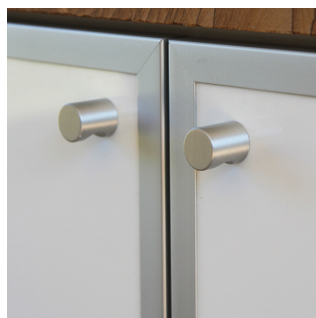

• 55 Slimline/Black Linear