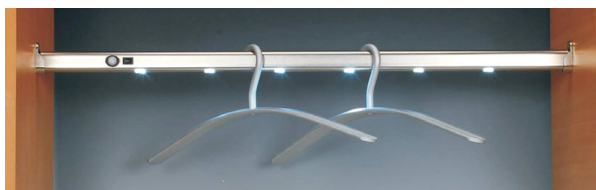

BATTERY OPERATED LIGHTS

WARDROBE RAIL SENSOR LIGHT

- Cool Contrast
- Loading Capacity 40kg

Code	Finish	Size
LWSR6	Aluminium	564mm
LWSR8	Aluminium	764mm
LWSR9	Aluminium	864mm
LWSR1	Aluminium	964mm
LWSR12	Aluminium	1064mm

LWSR6

ADHESIVE SENSOR LIGHT

- Surface Mount
- Size 53x17x20