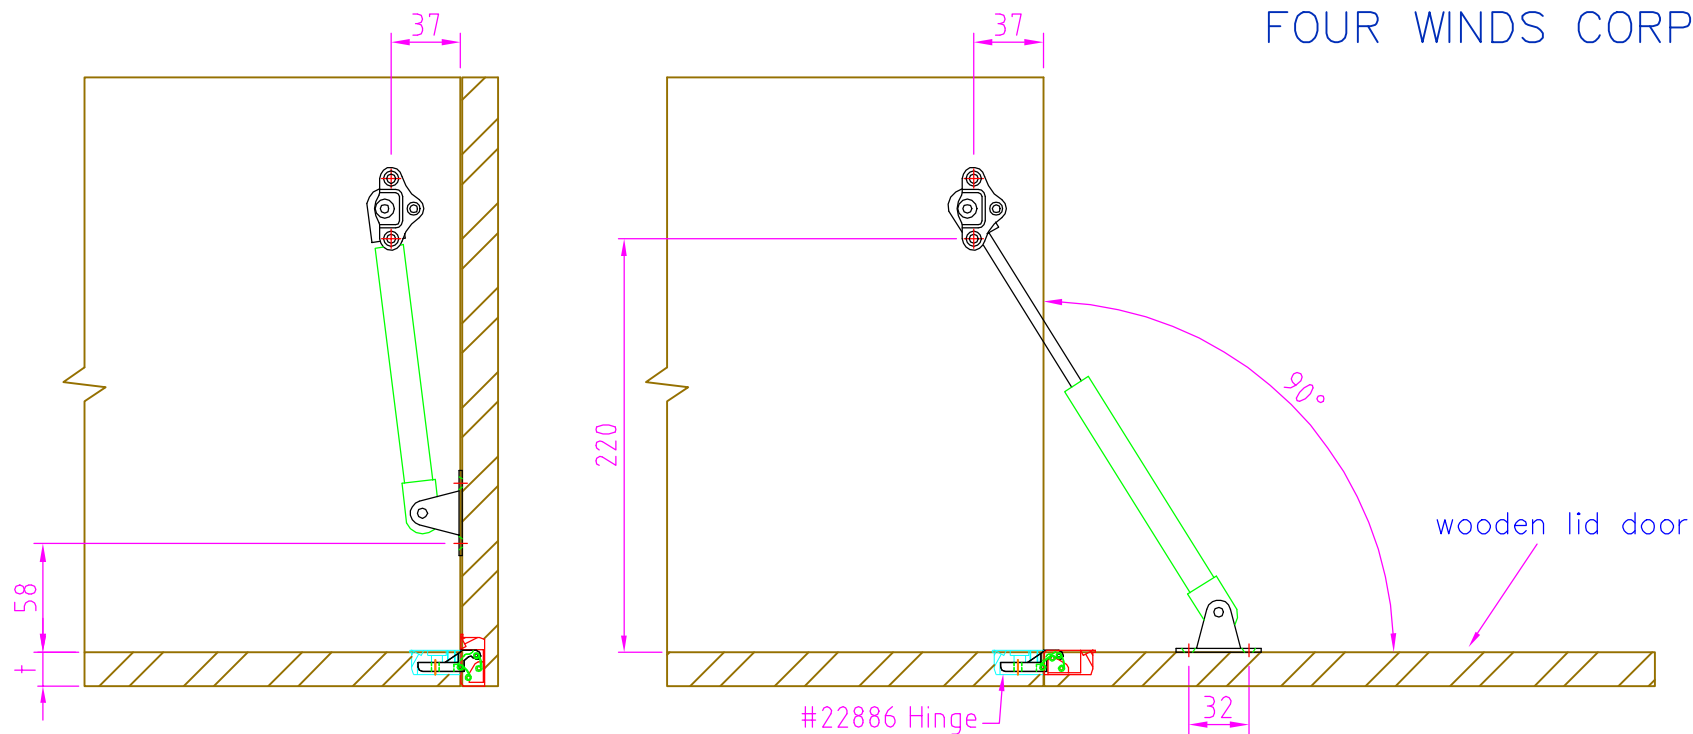

#57875

FOUR WINDS CORPORATION

* For door length over 750mm, two hydraulic regulator are suggested.