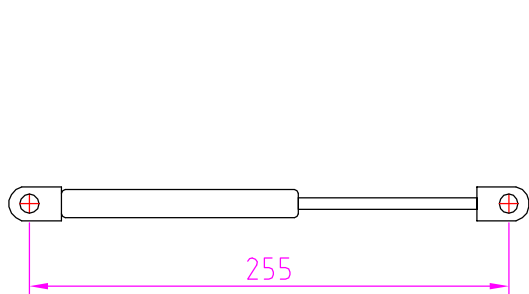

#57875

FOUR WINDS CORPORATION

* For door length over 750mm, two hydraulic regulator are suggested.