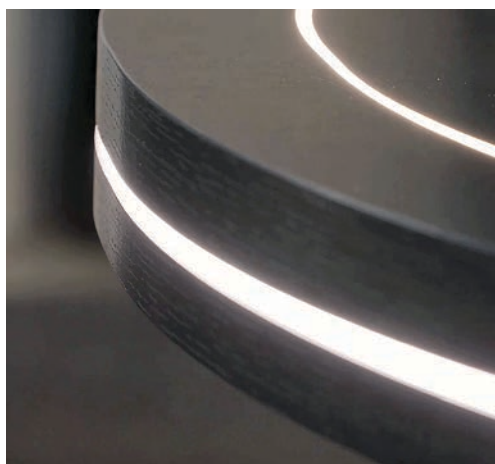

Colour	Width	Length	LED (per meter)	Watts (per meter)	Code
Warm White (3000K)	6mm	3000mm	320	7	LSMOCR3W
Natural White (4000K)	6mm	3000mm	320	7	LSMOCR3N
Warm White (3000K)	6mm	6000mm	320	7	LSMOCR6W
Natural White (4000K)	6mm	6000mm	320	7	LSMOCR6N